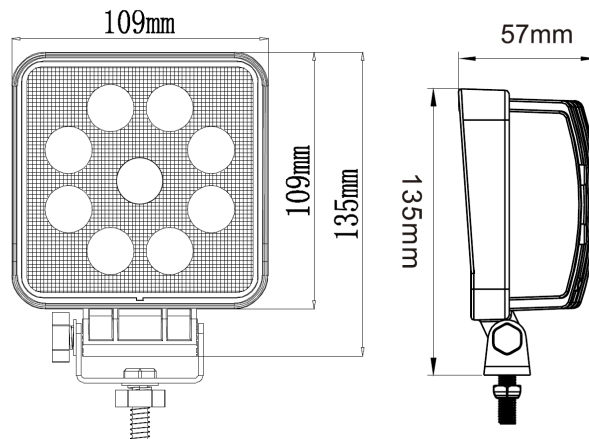

#### Part No. 0-420-86

Durite's super bright square 54W COB LED Work Light. 9 X 6W COB LED, 10-30VDC, 4500Lm, ColorTemp :5000~6500K. IP69K, Aluminium Housing, PC Lens. ECE R10 Approved.

#### Technical Drawing (not to scale)

#### Specification

Type	LED COB Work Lamp
Voltage	10-30VDC
Power	54W
Current Draw	2.8A at 12VDC
LED's	9 x 6W
Lumens	4500Lm
Colour Temperature	5000-6500K
IP Rating	IP69K
Material	Aluminium Housing, PC Lens
Operating Temperature	-45 ~ 60°C
Weight	0.440Kg
Compliance	CE, EMC R10